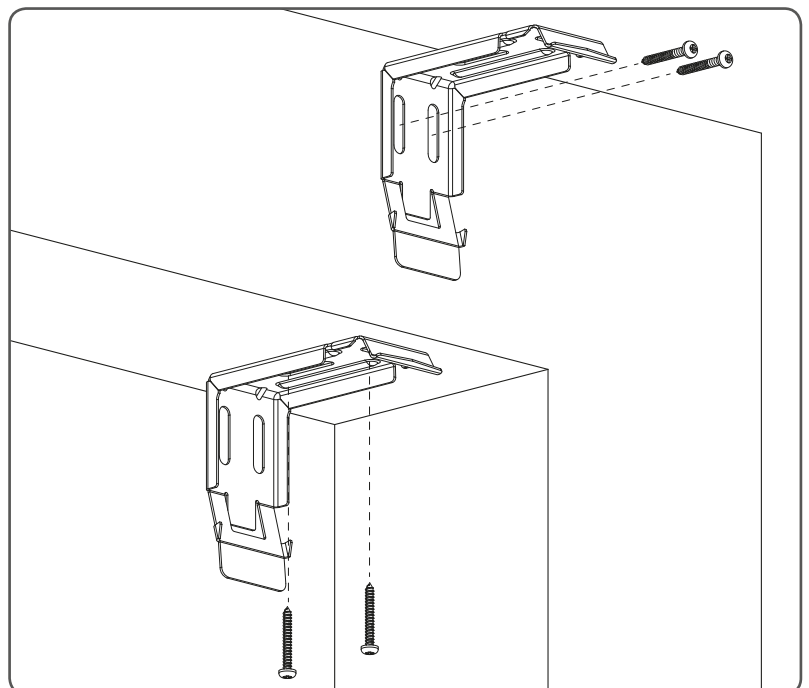

Installation RC-MA20

Read the instructions carefully before assembling and using the product.
Assembling process can be completed by non-professionals. For indoor use only.

WARNING

- Young children can strangle in the loop of pull cords, chains and tapes, and cords that operate window coverings.
- To avoid strangulation and entanglement, keep cords out of the reach of young children. Cords may become wrapped around a child's neck
- Move beds, cots and furniture away from window covering cords.
- Do not tie cords together.
Make sure cords do not twist together and form a loop.

QR

rtube.nl/red235

⚠ WARNING

Install the child safety device as specified in the childsafe manual.

Removal

Only for wall mounting