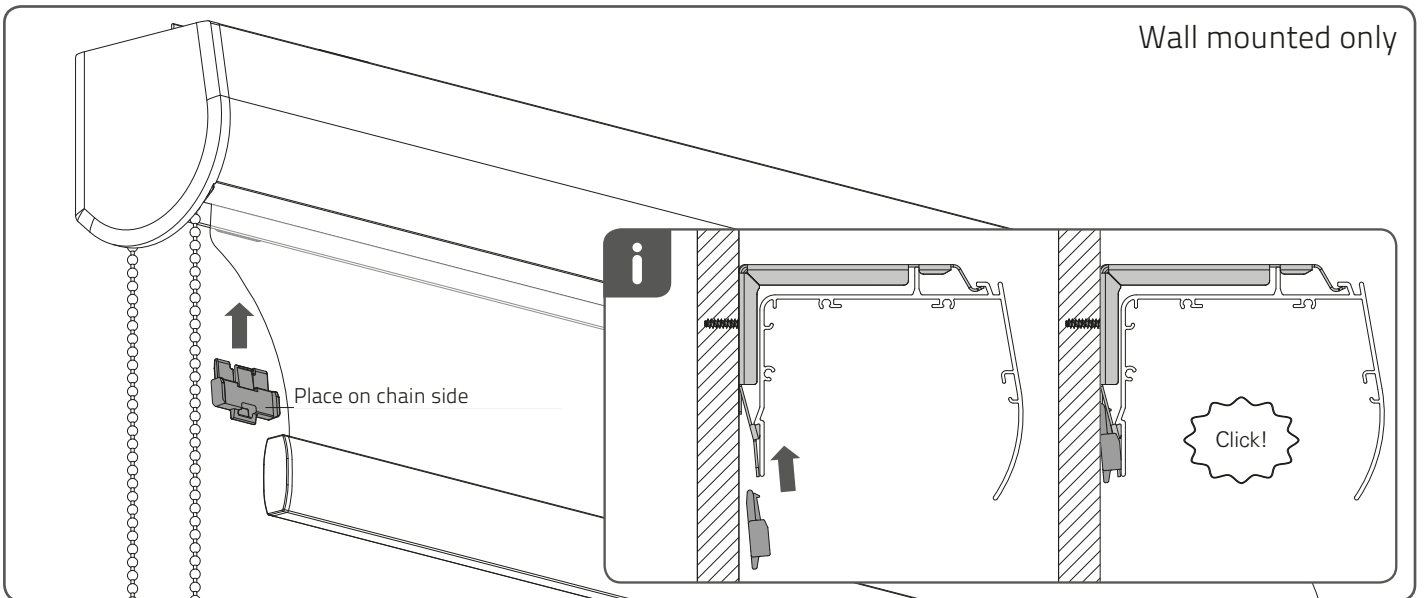

Installation RC-MA20

Read the instructions carefully before assembling and using the product.
Assembling process can be completed by non-professionals. For indoor use only.

WARNING

- Young children can strangle in the loop of pull cords, chains and tapes, and cords that operate window coverings.
- To avoid strangulation and entanglement, keep cords out of the reach of young children. Cords may become wrapped around a child's neck
- Move beds, cots and furniture away from window covering cords.
- Do not tie cords together.
Make sure cords do not twist together and form a loop.

QR

rtube.nl/red235

⚠ WARNING

Install the child safety device as specified in the childsafe manual.

Removal

Only for wall mounting