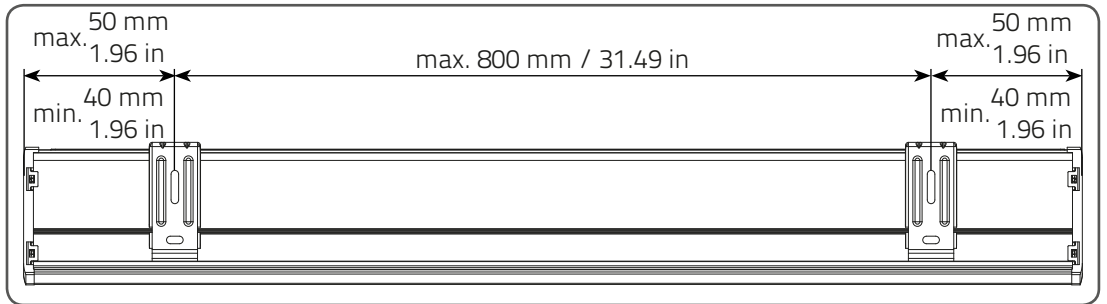

Installation RC-MA20

Read the instructions carefully before assembling and using the product.
Assembling process can be completed by non-professionals. For indoor use only.

WARNING

- Young children can strangle in the loop of pull cords, chains and tapes, and cords that operate window coverings.
- To avoid strangulation and entanglement, keep cords out of the reach of young children. Cords may become wrapped around a child's neck
- Move beds, cots and furniture away from window covering cords.
- Do not tie cords together.
Make sure cords do not twist together and form a loop.

QR

rtube.nl/red235

⚠ WARNING

Install the child safety device as specified in the childsafe manual.

Removal

Only for wall mounting