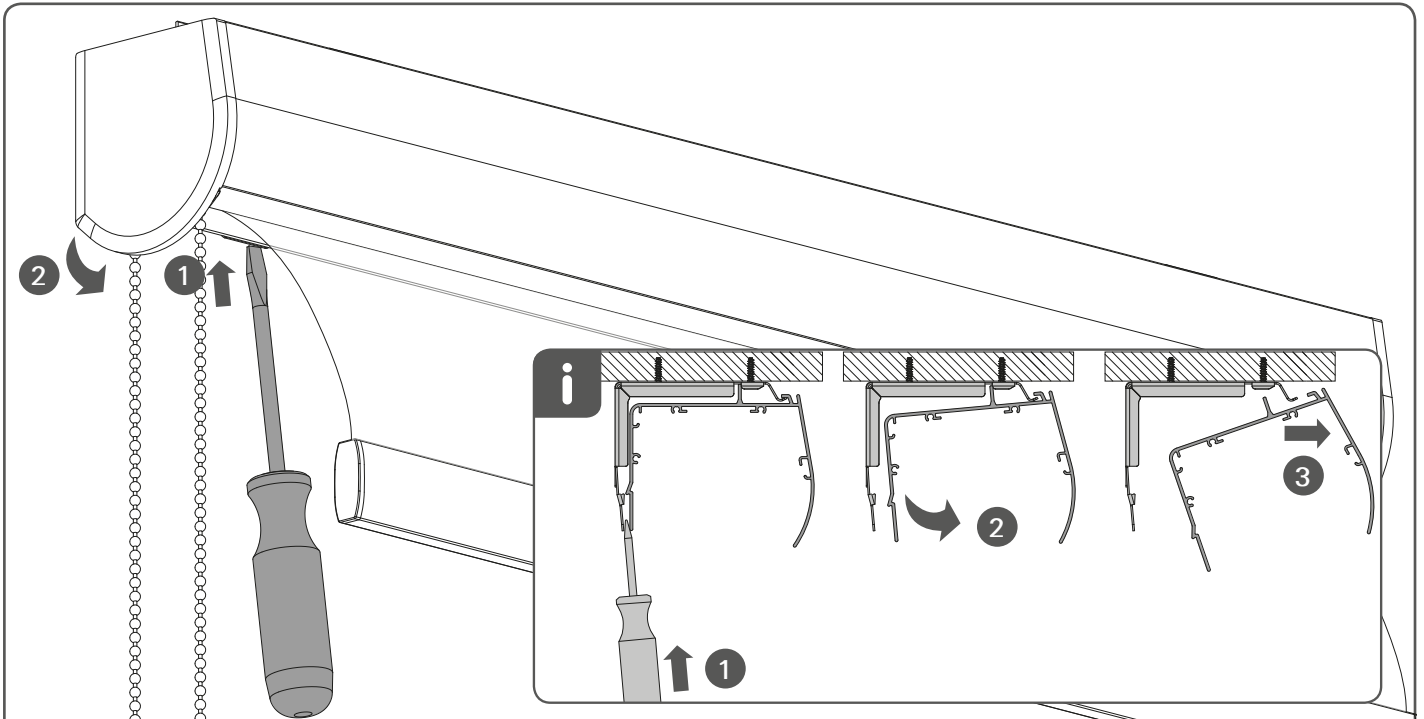

Installation RC-MA20

Read the instructions carefully before assembling and using the product.
Assembling process can be completed by non-professionals. For indoor use only.

WARNING

- Young children can strangle in the loop of pull cords, chains and tapes, and cords that operate window coverings.
- To avoid strangulation and entanglement, keep cords out of the reach of young children. Cords may become wrapped around a child's neck
- Move beds, cots and furniture away from window covering cords.
- Do not tie cords together.
Make sure cords do not twist together and form a loop.

QR

rtube.nl/red235

⚠ WARNING

Install the child safety device as specified in the childsafe manual.

Removal

Only for wall mounting