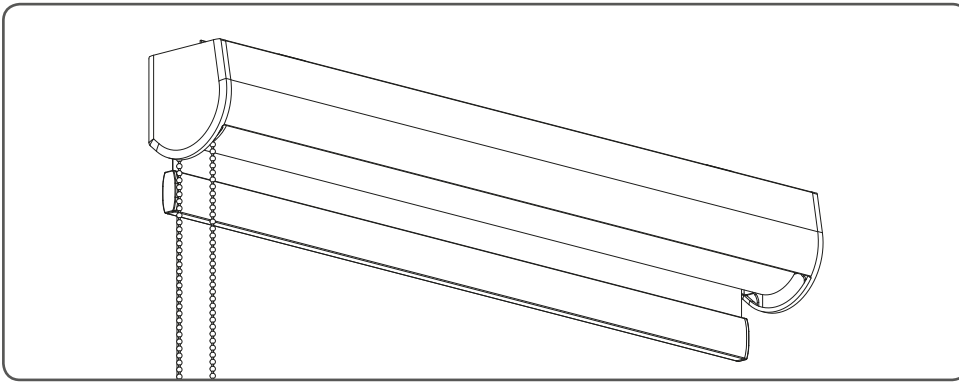

Installation RC-MA20

Read the instructions carefully before assembling and using the product.
Assembling process can be completed by non-professionals. For indoor use only.

WARNING

- Young children can strangle in the loop of pull cords, chains and tapes, and cords that operate window coverings.
- To avoid strangulation and entanglement, keep cords out of the reach of young children. Cords may become wrapped around a child's neck
- Move beds, cots and furniture away from window covering cords.
- Do not tie cords together.
Make sure cords do not twist together and form a loop.

QR

rtube.nl/red235

⚠ WARNING

Install the child safety device as specified in the childsafe manual.

Removal

Only for wall mounting