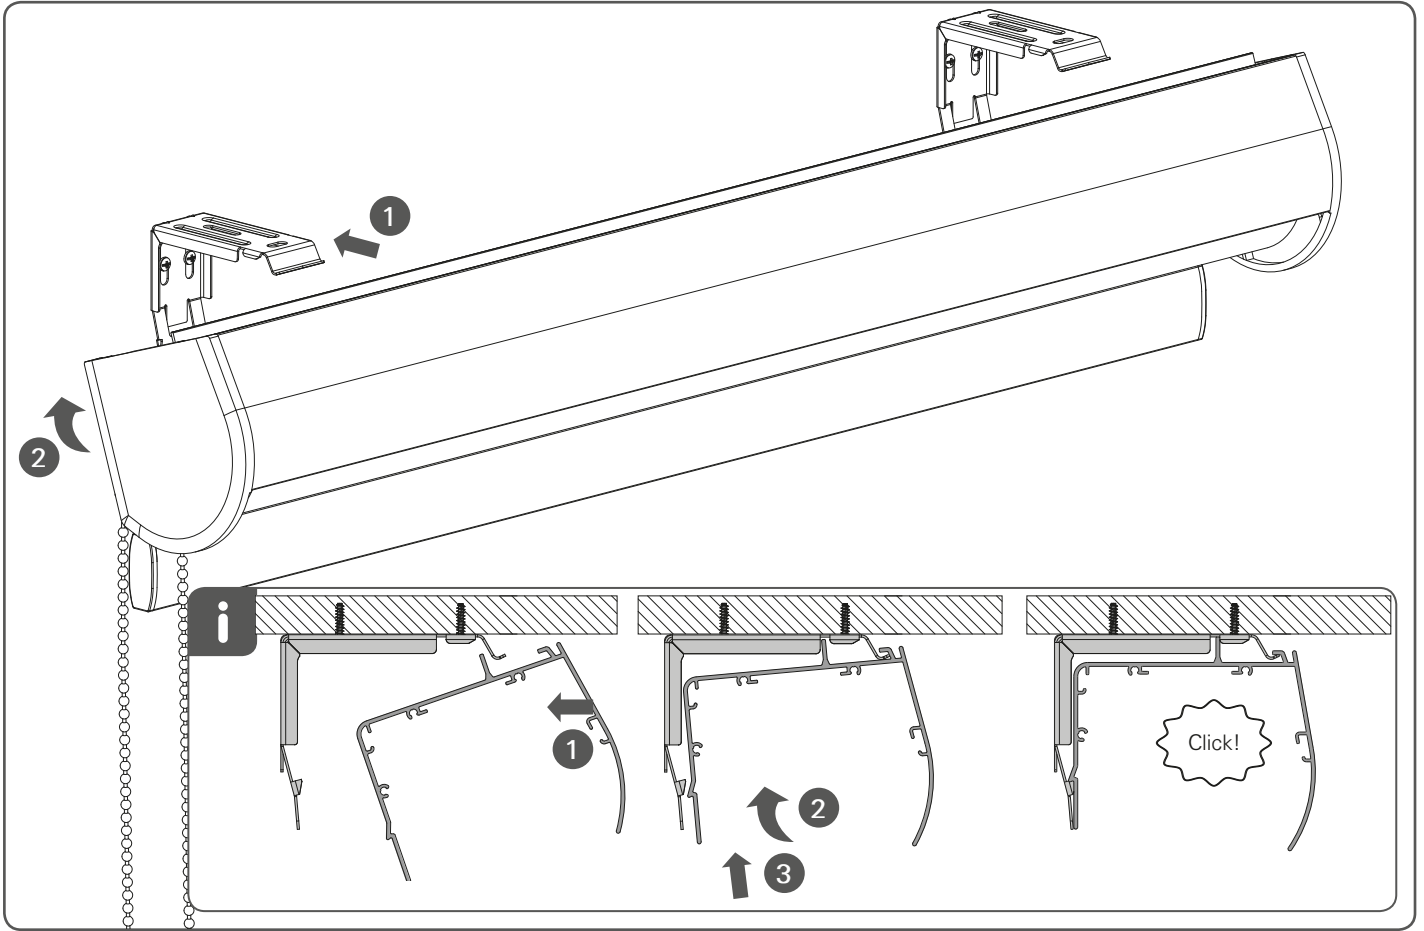

Installation RC-MA20

Read the instructions carefully before assembling and using the product.
Assembling process can be completed by non-professionals. For indoor use only.

WARNING

- Young children can strangle in the loop of pull cords, chains and tapes, and cords that operate window coverings.
- To avoid strangulation and entanglement, keep cords out of the reach of young children. Cords may become wrapped around a child's neck
- Move beds, cots and furniture away from window covering cords.
- Do not tie cords together.
Make sure cords do not twist together and form a loop.

QR

rtube.nl/red235

⚠ WARNING

Install the child safety device as specified in the childsafe manual.

Removal

Only for wall mounting