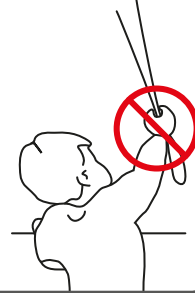

Installation RC-MA20

Read the instructions carefully before assembling and using the product.
Assembling process can be completed by non-professionals. For indoor use only.

WARNING

- Young children can strangle in the loop of pull cords, chains and tapes, and cords that operate window coverings.
- To avoid strangulation and entanglement, keep cords out of the reach of young children. Cords may become wrapped around a child's neck
- Move beds, cots and furniture away from window covering cords.
- Do not tie cords together.
Make sure cords do not twist together and form a loop.

QR

rtube.nl/red235

⚠ WARNING

Install the child safety device as specified in the childsafe manual.

Removal

Only for wall mounting